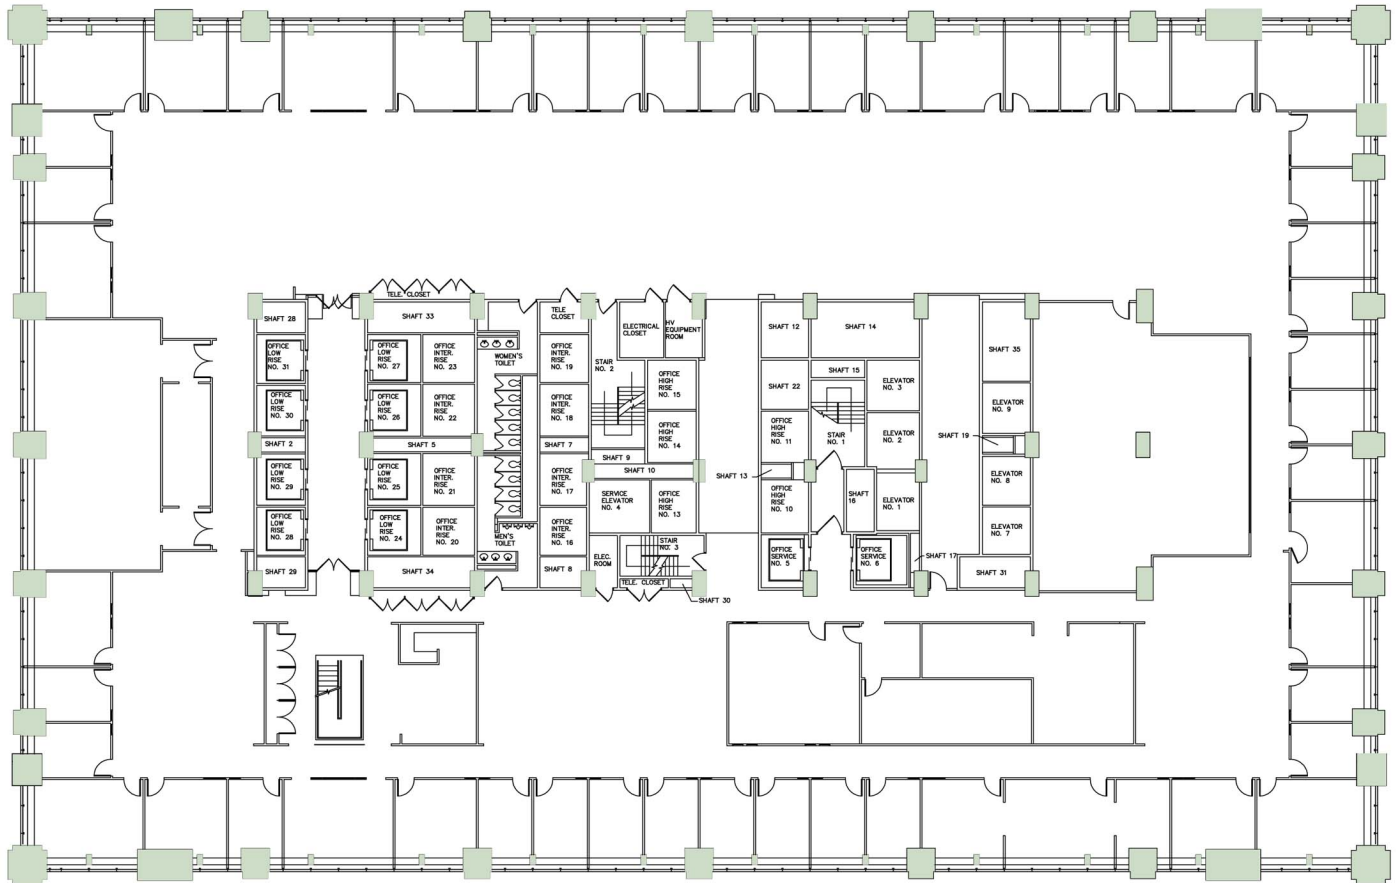

Suite 1900 - 35,958 RSF

Golub & Company

For Leasing Information Contact:

Debbie Frank
312.951.9902
dfrank@goco.com

EAST DELAWARE PLACE

NORTH MICHIGAN AVENUE

EAST CHESTNUT STREET

MIES VAN DER ROHE WAY