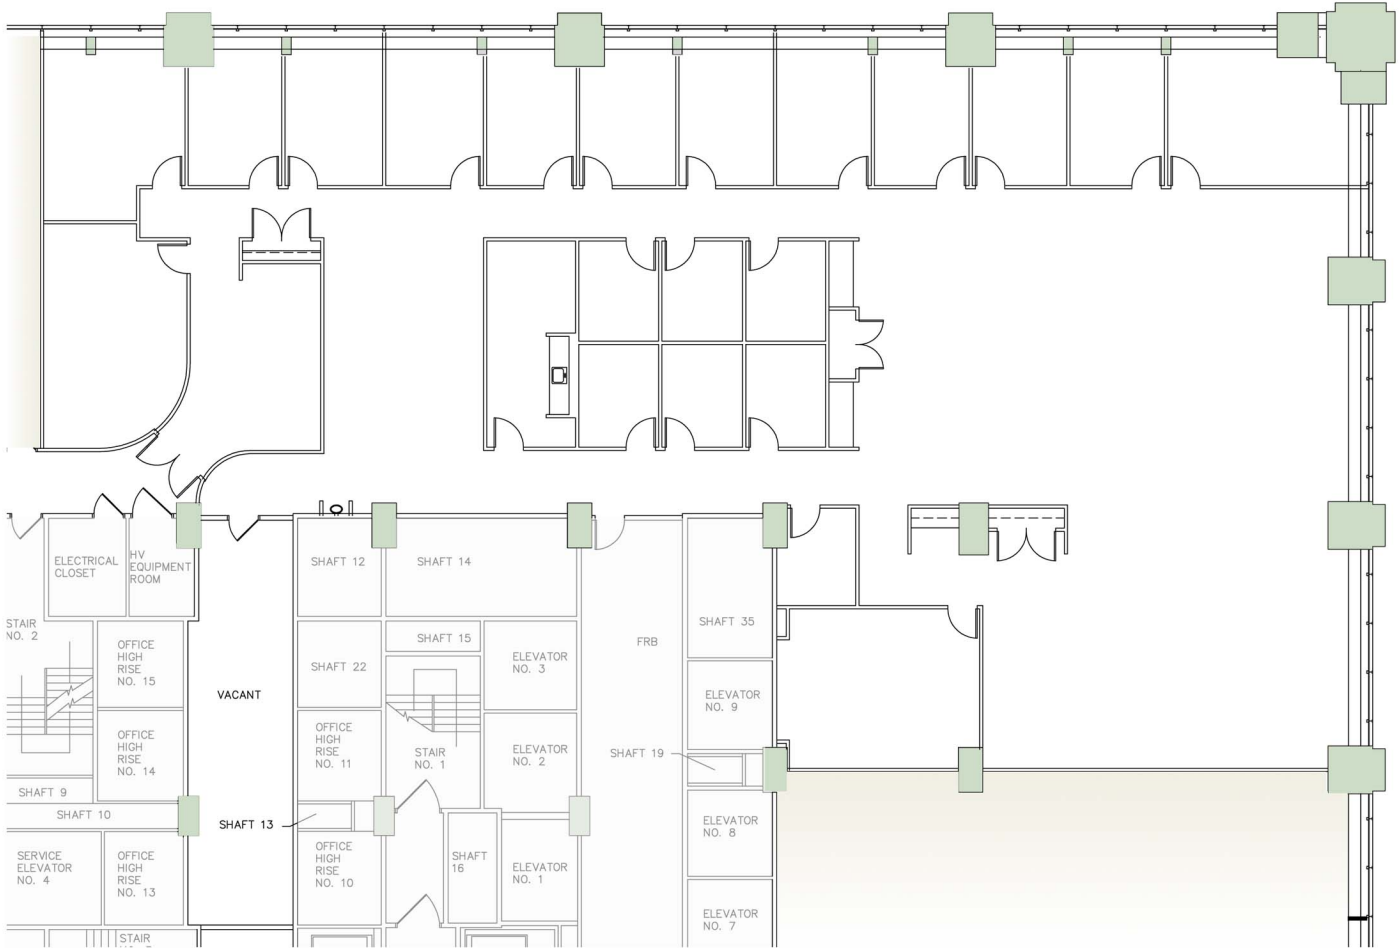

Suite 2130 - 11,121 RSF

Golub & Company

For Leasing Information Contact:

Debbie Frank
312.951.9902
dfrank@goco.com